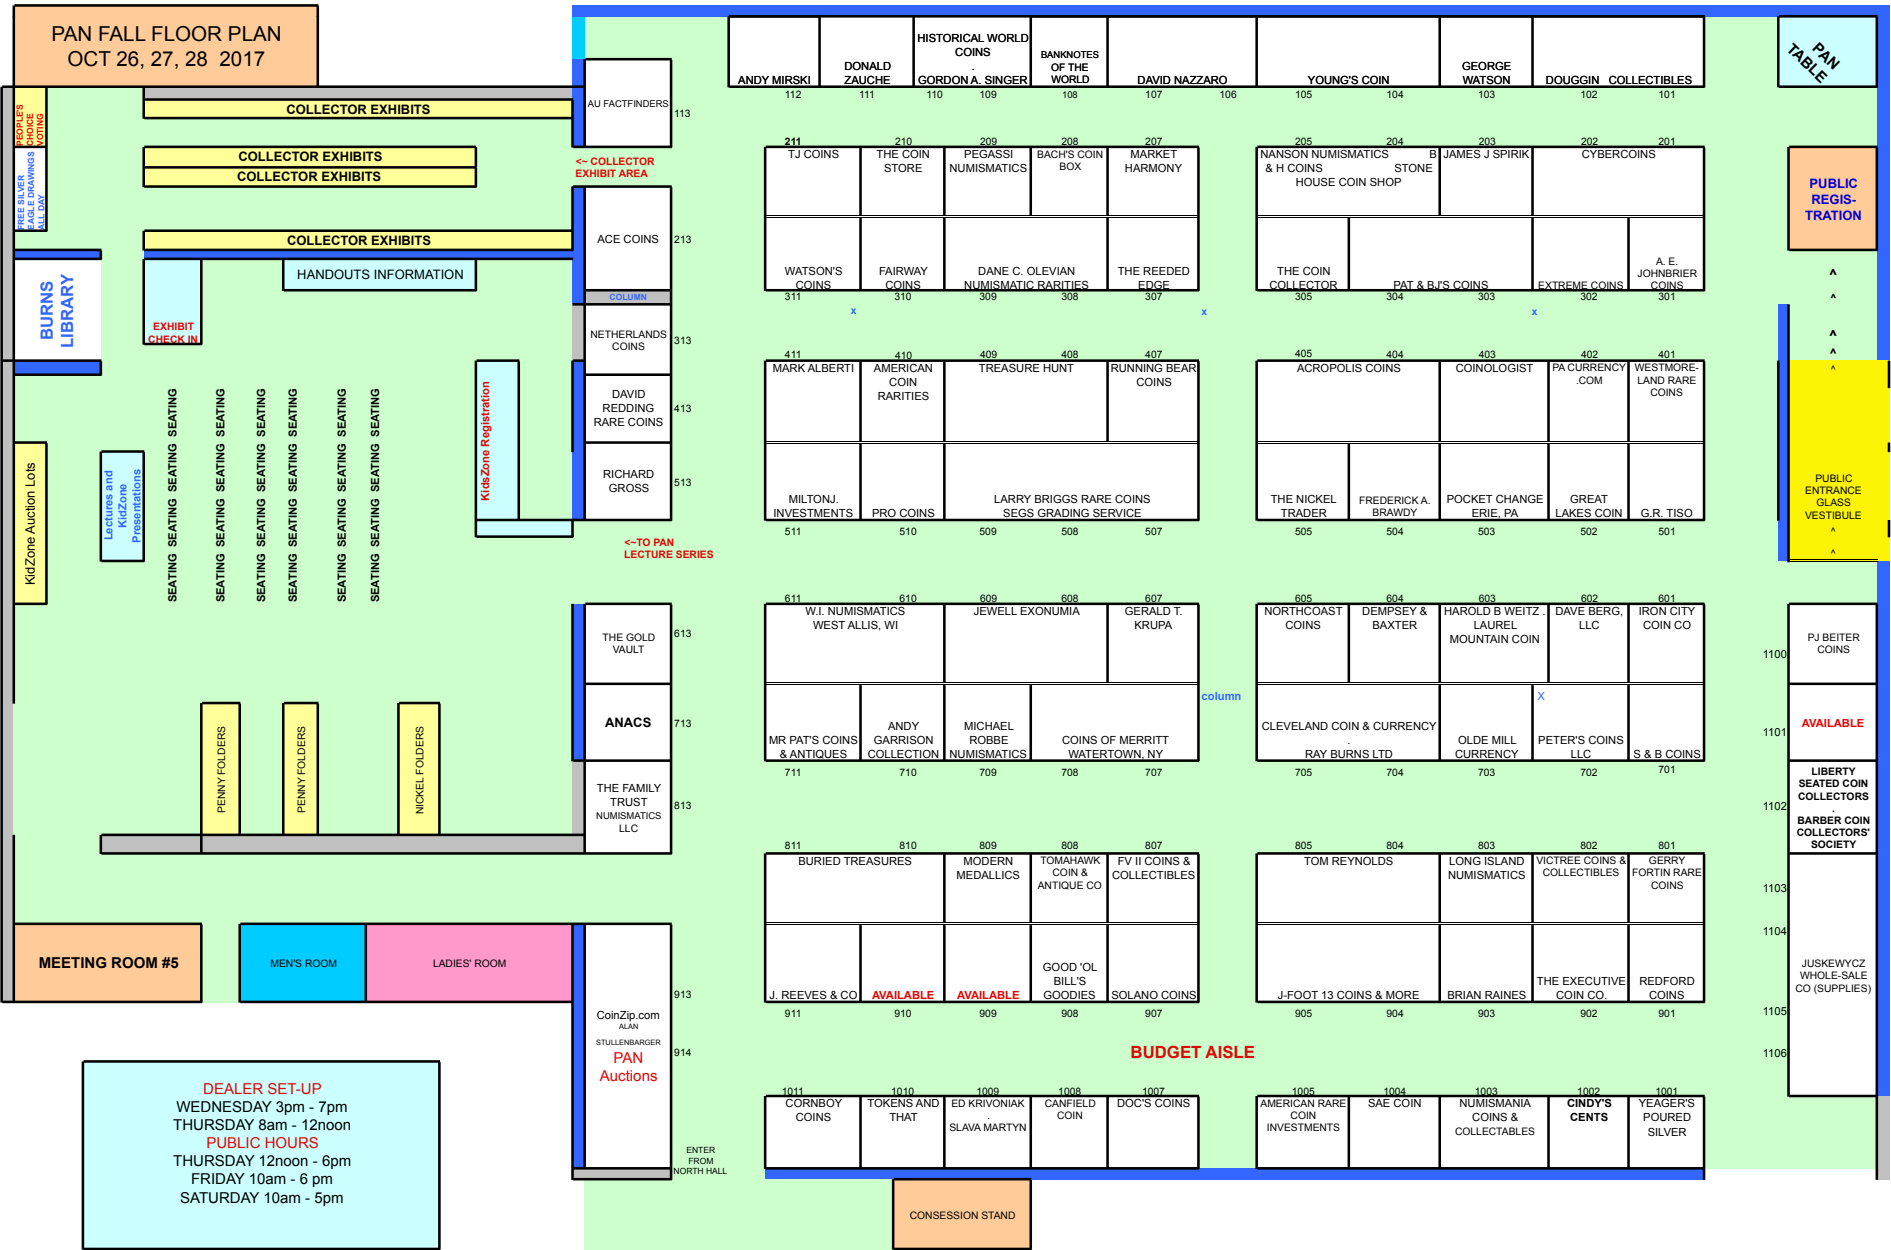

PAN FALL FLOOR PLAN
OCT 26, 27, 28 2017

DEALER SET-UP
WEDNESDAY 3pm - 7pm
THURSDAY 8am - 12noon
PUBLIC HOURS
THURSDAY 12noon - 6pm
FRIDAY 10am - 6 pm
SATURDAY 10am - 5pm