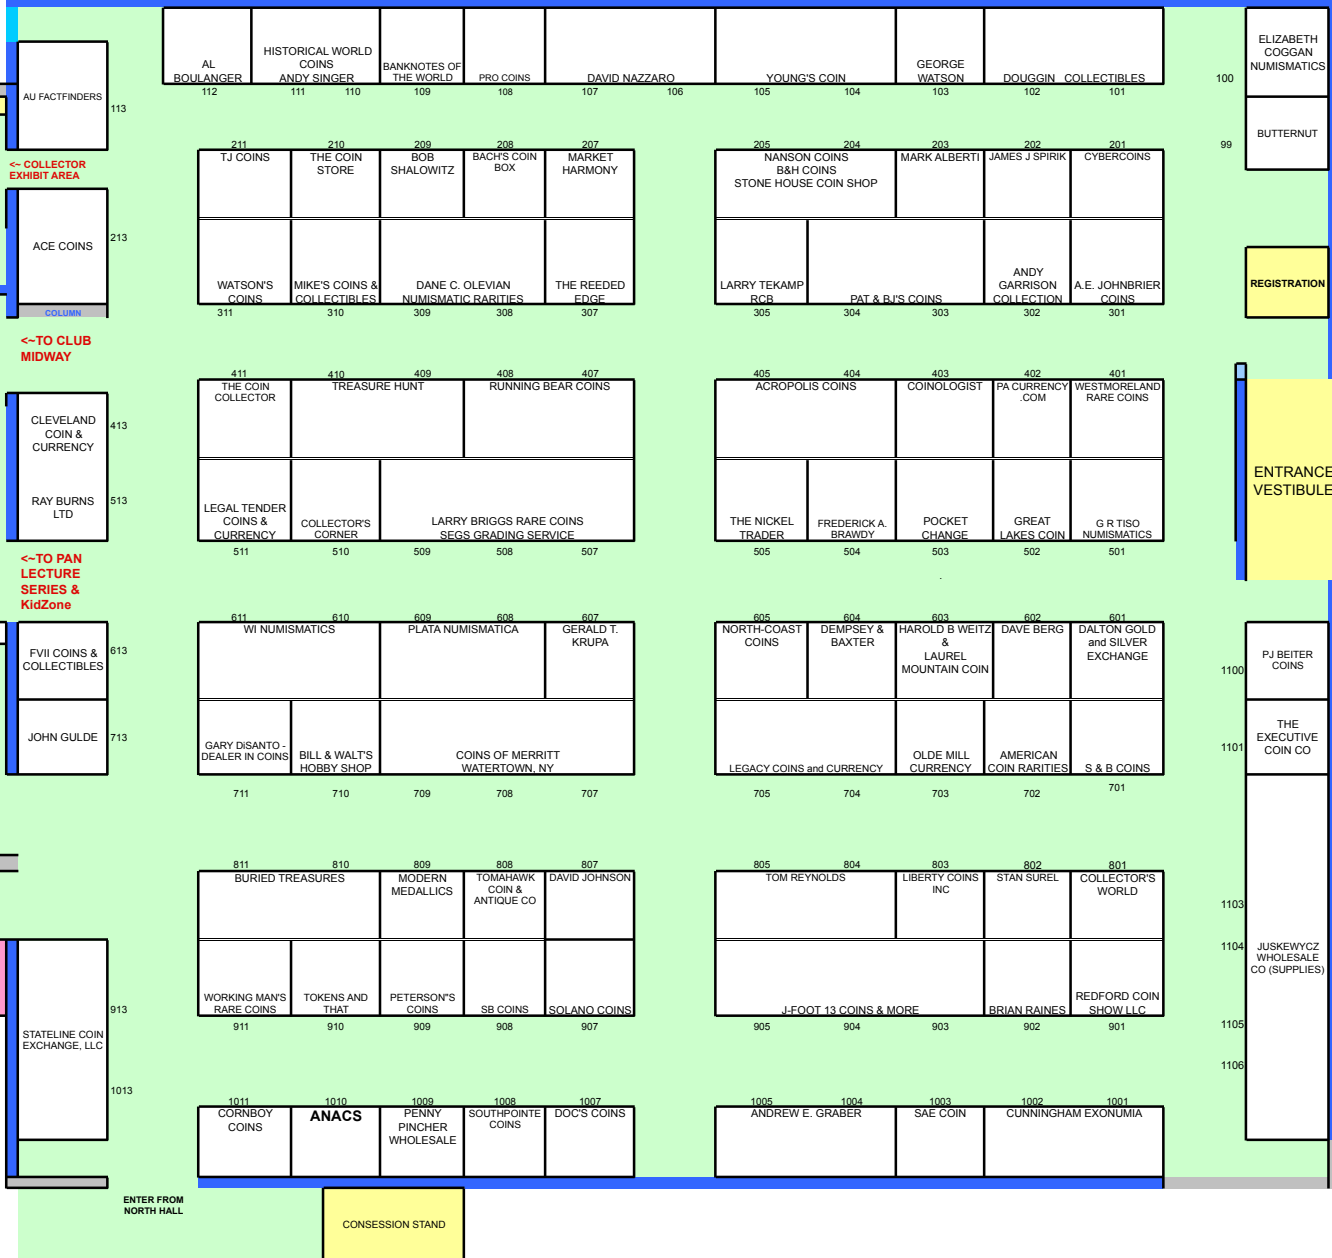

PAN SPRING FLOOR PLAN
MAY 9, 10, 11, 2019

PEOPLE'S CHOICE DRAWINGS ALL RIGHTS RESERVED

BURNS LIBRARY

KidZone Auction Lots

Lectures and Presentations

KidZone Registration

ENTER FROM NORTH HALL

CONSESSION STAND

SEATING SEATING SEATING
SEATING SEATING SEATING
SEATING SEATING SEATING
SEATING SEATING SEATING
SEATING SEATING SEATING
SEATING SEATING SEATING

KIDZone FOLDERS
KIDZone FOLDERS
KIDZone FOLDERS
KIDZone FOLDERS

MEETING ROOM #5
MEN'S ROOM
LADIES' ROOM

DEALER SET-UP
WEDNESDAY 3pm - 7pm
THURSDAY 8am - 12noon
PUBLIC HOURS
THURSDAY 12noon - 6pm
FRIDAY 10am - 6 pm
SATURDAY 10am - 5pm

AU FACTFINDERS 113

<- COLLECTOR EXHIBIT AREA
ACE COINS 213
COLUMN